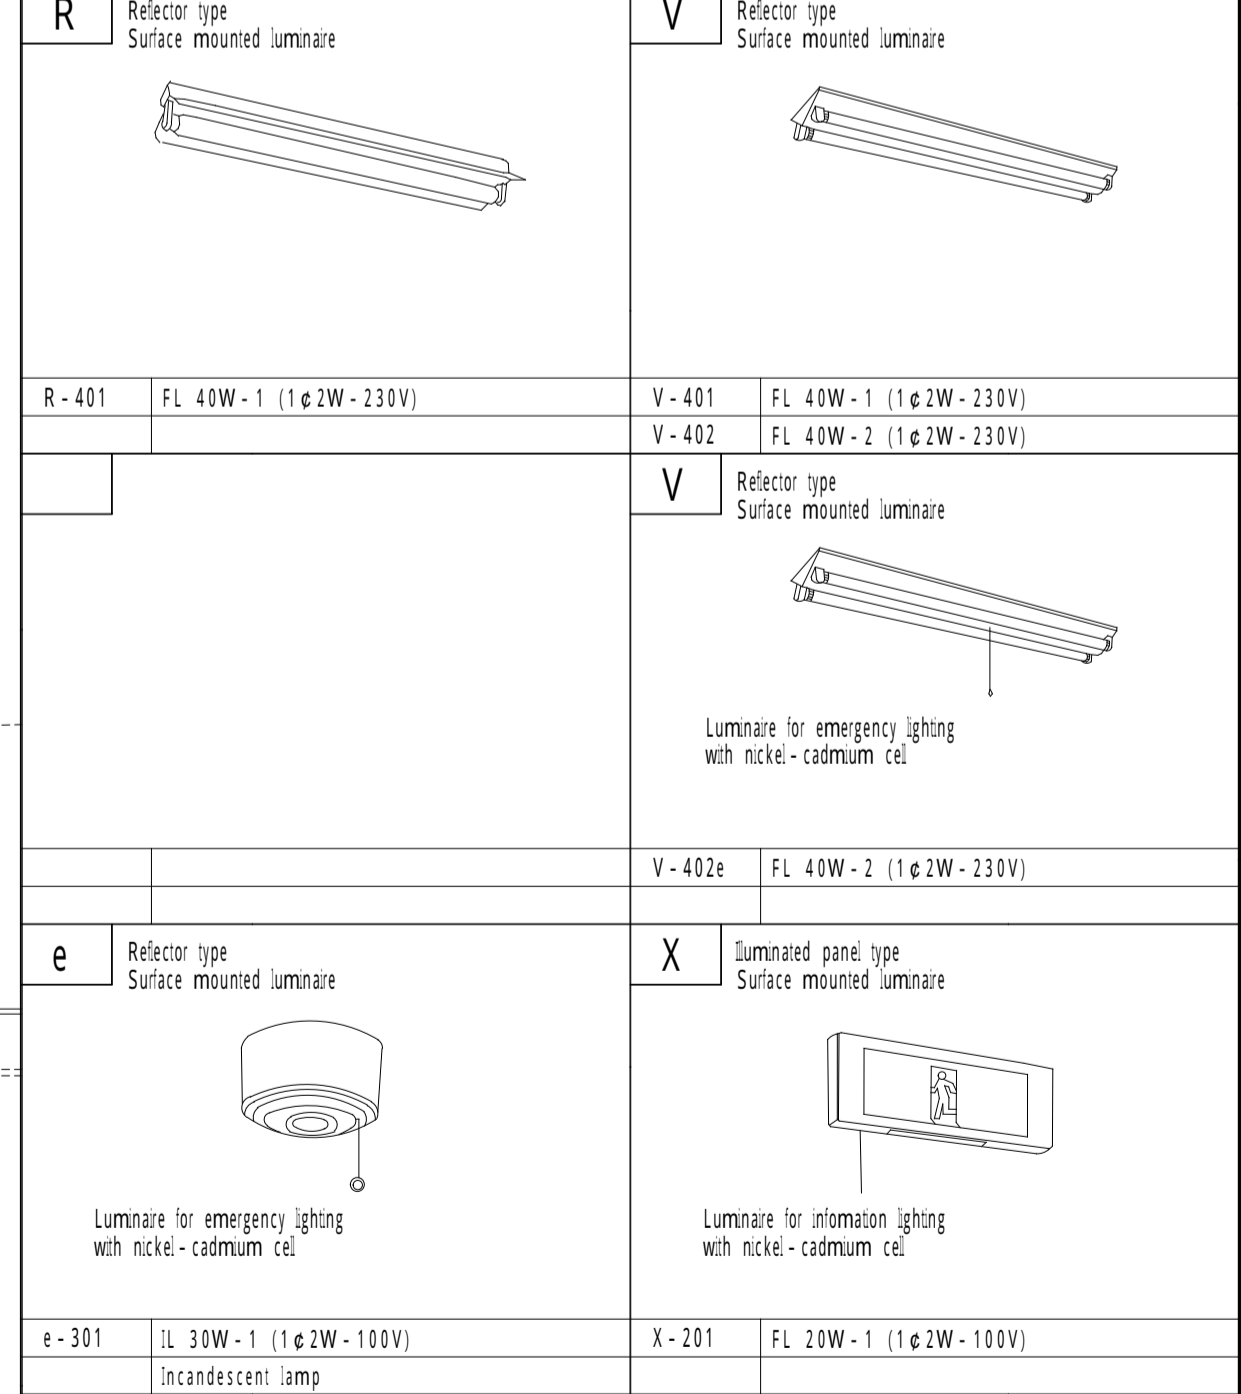

3 LUMINAIRE DRAWING

TITLE
THAI ALLIANCE TEXTILE CO., LTD.
Lighting Wiring of New Mill
(Phase - / 1st Floor)

DRAWN: *R. Sakai* DATE: 25/DEC./1995 SCALE: 1/300
CHECKED: *O. Ueyama* DWG. NO.: TX-E-013
APPROVED: *橋本*

TOYOBO ENGINEERING CO LTD

MARK	DESCRIPTION	DATE	CHECKED	PHASE	WORKS
△	REVISIONS				
△	DISTRIBUTION BOARD FOR LIGHTING FITTINGS				
△	GENERAL LIGHTING FITTINGS				
△	EMERGENCY LIGHTING FITTINGS				
△	GLIDING LIGHTING FITTINGS